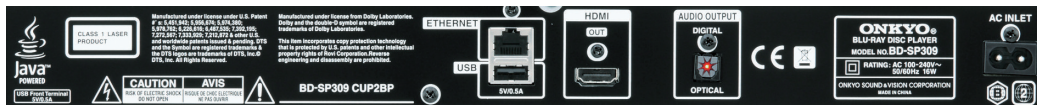

Full High-Definition 1080p Video and Compatibility with AVCHD and DivX Plus™ HD

Blu-ray Disc delivers the most vivid and detailed video images ever seen in home theater. A disc played back on the BD-SP309 can be output in full high-definition 1080p at 24 frames per second—the native frame rate for movies. Meanwhile, the BD-SP309 offers compatibility with the increasingly popular DivX Plus HD (MKV) and AVCHD formats, which employ high-compression video codecs. Now you can enjoy big-screen playback of your high-definition movies and video clips recorded on a compatible camcorder.

1080p Upscaling of All DVD Sources

With the BD-SP309, standard DVD sources at various resolutions—576p, 720p, or 1080i—can be upscaled to 1080p for playback on a compatible high-definition display. Played back on a wide-screen display, your DVDs will look more detailed and cinematic than ever.

SPECIFICATIONS

Video Section

Signal System	PAL/NTSC
HDMI Output	Video: 480p/576p, 720p, 1080i, 1080p, 1080p/24 fps, and Audio

General

Power Supply	AC 100–240 V~, 50/60 Hz
Power Consumption	16 W
Standby Power Consumption	0.4 W
Dimensions (W x H x D)	435 x 57.3 x 201 mm
Weight	1.7 kg

CARTON

Dimensions (W x H x D)	485 x 291 x 106 mm
Weight	2.8 kg

Supplied Accessories

- Instruction manual • Remote controller • AAA (R03) battery

ONKYO

Onkyo Sound & Vision Corporation 2-1 Nishin-cho, Neyagawa-shi, Osaka 572-8540, JAPAN <http://www.onkyo.com/>
Onkyo Europe Electronics GmbH Liegnitzerstrasse 6, 82194 Grobenzell, GERMANY Tel: 49-8142-4401-0 Fax: 49-8142-4401-555 <http://www.eu.onkyo.com/>
Onkyo Europe Electronics GmbH (UK Branch) The Coach House, 81A High Street, Marlow, Buckinghamshire SL7 1AB, UNITED KINGDOM Tel: +44(0)1628-473350 Fax: +44(0)1628-401700
<http://www.onkyo.co.uk/>